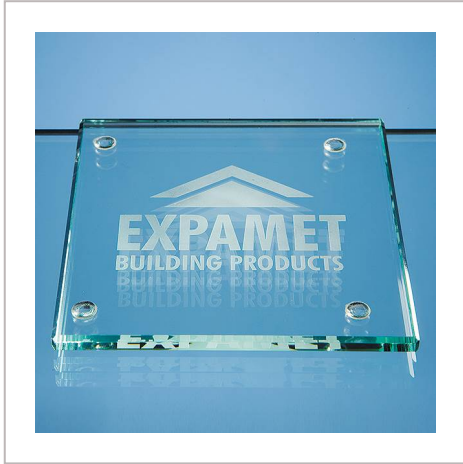

Jade Glass Square Coaster

10CM JADE GLASS SQUARE COASTER

METHOD	Engraved
PRINT AREA	H70, W70
MATERIAL	Glass
COLOURS	Jade
SIZE	H6, W100
AWARD PACKAGING	White Skillet Boxes
WEIGHT	1.3KG
MOQ	1
CARTON QUANTITY	15
CARTON WEIGHT	20KG
CARTON DIMENSIONS	61cm x 46cm x 46cm